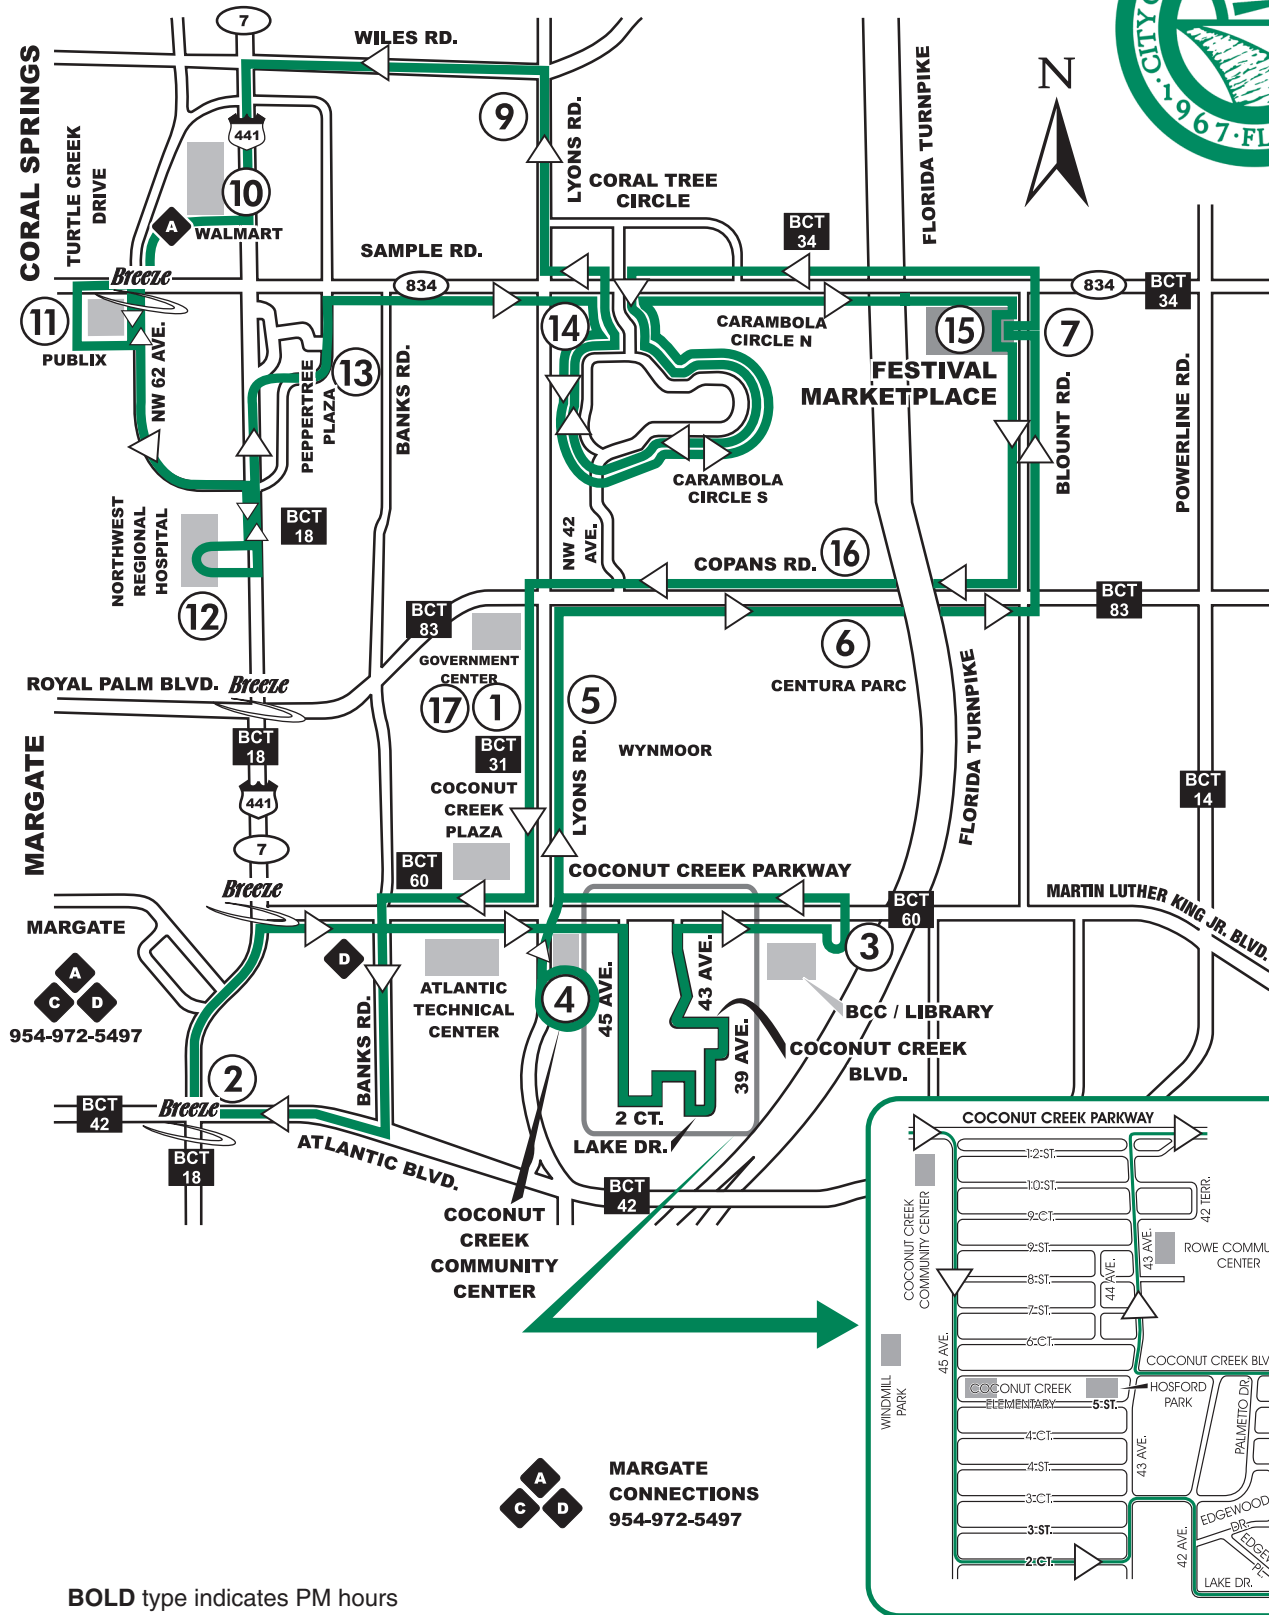

# "S" Route

**BOLD type indicates PM hours**

17	16	15	14	13	12	11	10	9	8	7	6	5	4	3	2	1
NW 22 St & Lyons Rd	Copans Rd & Centura Park	Festival Marketplace	McDonalds Sample Rd & NW 42 Ave	Peppertree Plaza Sample Rd & US 441	NW Medical Center	Publix Coral Landing	Turtle Creek Dr & Turtle Run Plaza Wal-Mart	Wiles & Lyons Roads	McDonalds Sample Rd & NW 42 Ave	Festival Marketplace	Copans Rd & Centura Park	Lyons Rd & Wynmoor	Coconut Creek Community Center	BC North Campus	Atlantic Blvd & US 441	NW 22 St & Lyons Rd
8:30a	8:27a	8:21a	8:09a	8:04a	7:57a	7:51a	7:47a	7:39a	7:26a	7:14a	7:11a	7:08a	7:04a	6:57a	6:43a	6:30a
9:30a	9:27a	9:21a	9:09a	9:04a	8:57a	8:51a	8:47a	8:39a	8:26a	8:14a	8:11a	8:08a	8:04a	7:57a	7:43a	7:30a
10:30a	10:27a	10:21a	10:09a	10:04a	9:57a	9:51a	9:47a	9:39a	9:26a	9:14a	9:11a	9:08a	9:04a	8:57a	8:43a	8:30a
11:30a	11:27a	11:21a	11:09a	11:04a	10:57a	10:51a	10:47a	10:39a	10:26a	10:14a	10:11a	10:08a	10:04a	9:57a	9:43a	9:30a
12:30p	12:27p	12:21p	12:09p	12:04p	12:57p	12:51p	12:47p	12:39p	12:26p	12:14p	12:11p	12:08p	12:04p	12:57p	12:43p	12:30p
1:30p	1:27p	1:21p	1:09p	1:04p	1:57p	1:51p	1:47p	1:39p	1:26p	1:14p	1:11p	1:08p	1:04p	1:57p	1:43p	1:30p
2:30p	2:27p	2:21p	2:09p	2:04p	2:57p	2:51p	2:47p	2:39p	2:26p	2:14p	2:11p	2:08p	2:04p	2:57p	2:43p	2:30p
3:30p	3:27p	3:21p	3:09p	3:04p	3:57p	3:51p	3:47p	3:39p	3:26p	3:14p	3:11p	3:08p	3:04p	3:57p	3:43p	3:30p
4:30p	4:27p	4:21p	4:09p	4:04p	4:57p	4:51p	4:47p	4:39p	4:26p	4:14p	4:11p	4:08p	4:04p	4:59p	4:41p	4:30p
5:30p	5:27p	5:21p	5:09p	5:04p	5:57p	5:51p	5:47p	5:39p	5:26p	5:14p	5:11p	5:02p	5:59p	5:53p	5:41p	5:30p